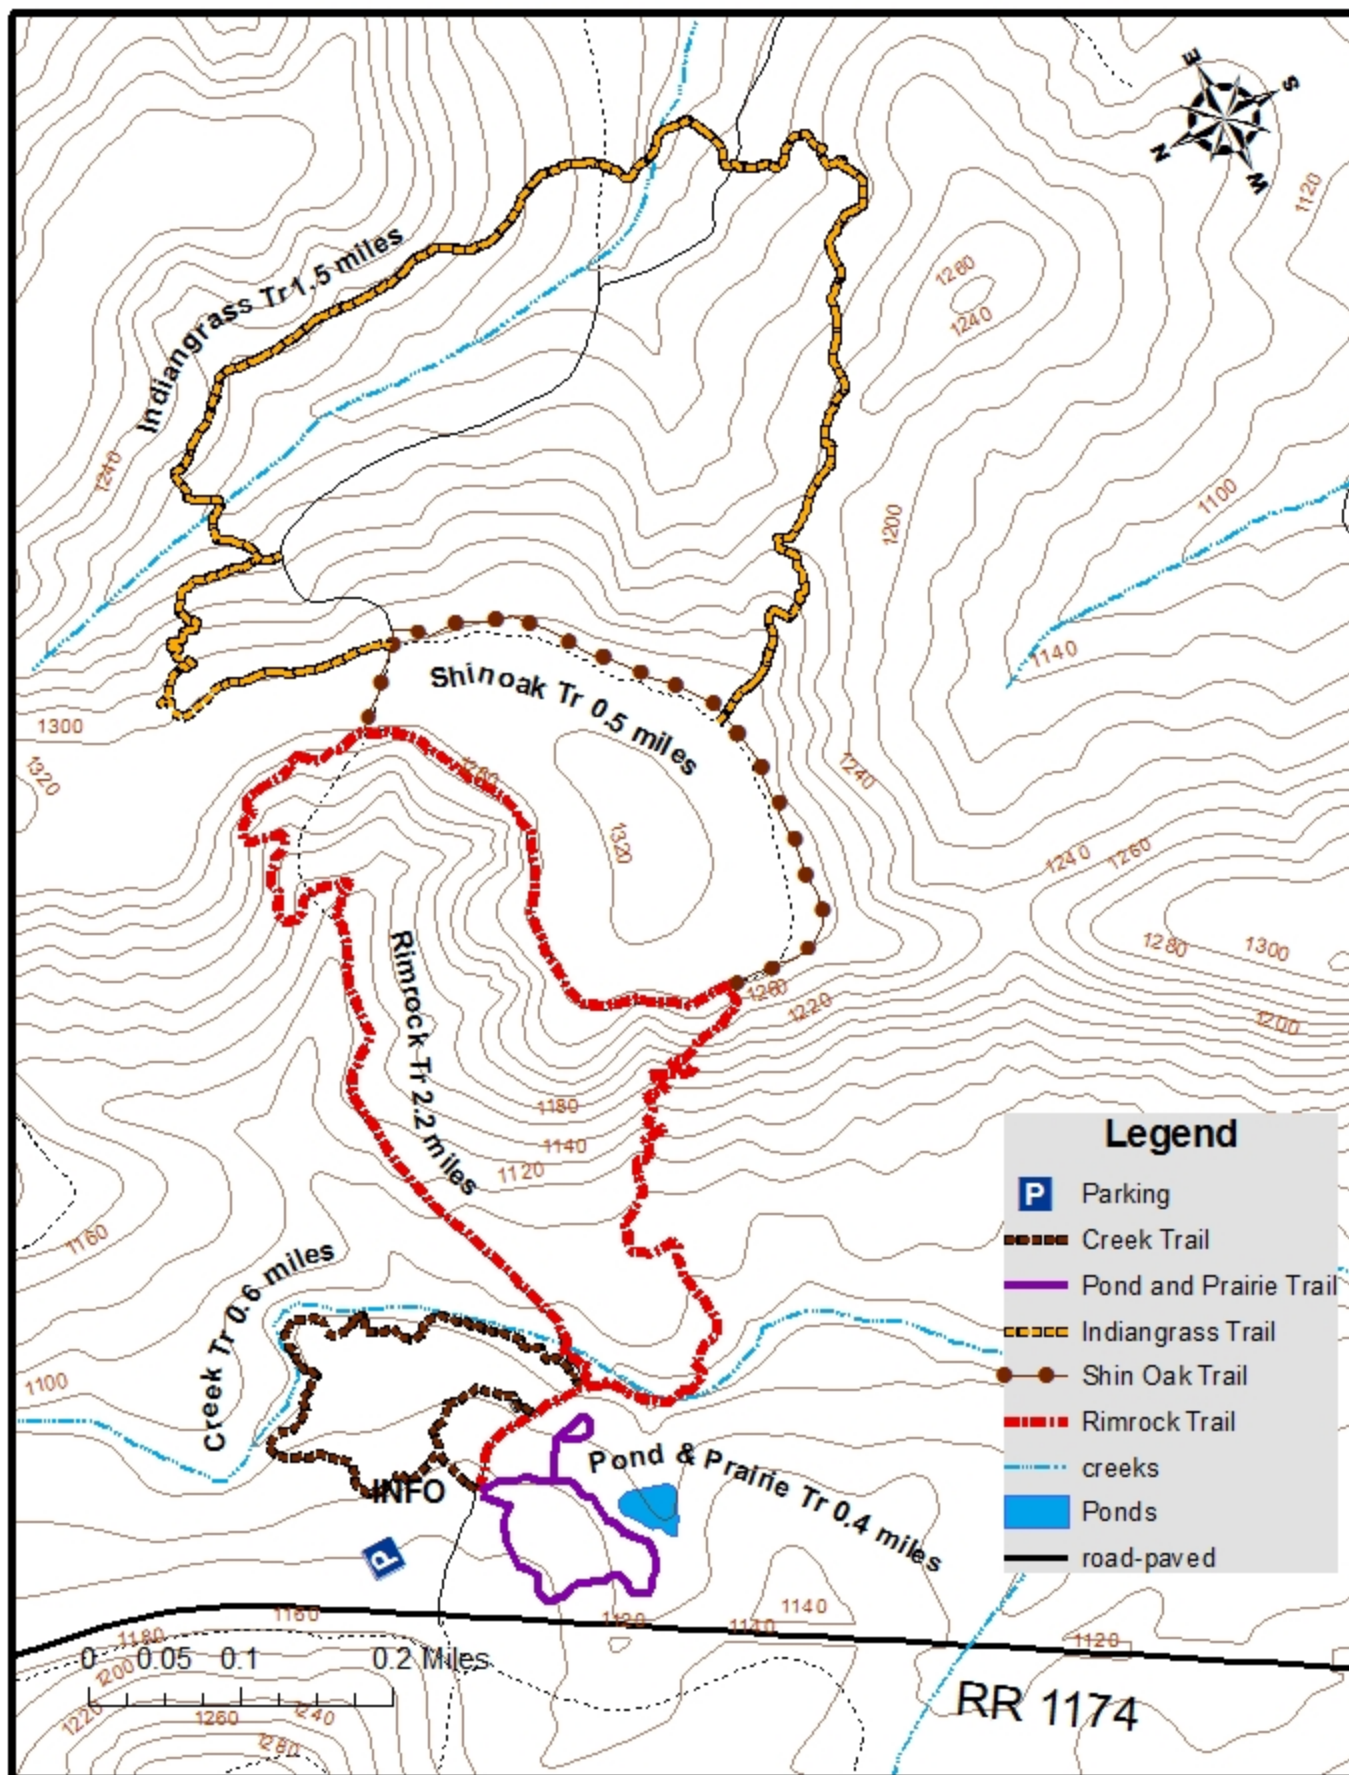

# Doeskin Ranch Trails Balcones Canyonlands NWR

GPS Location - LAT 30.621001 LONG -98.074192

Revised 1/17/2012